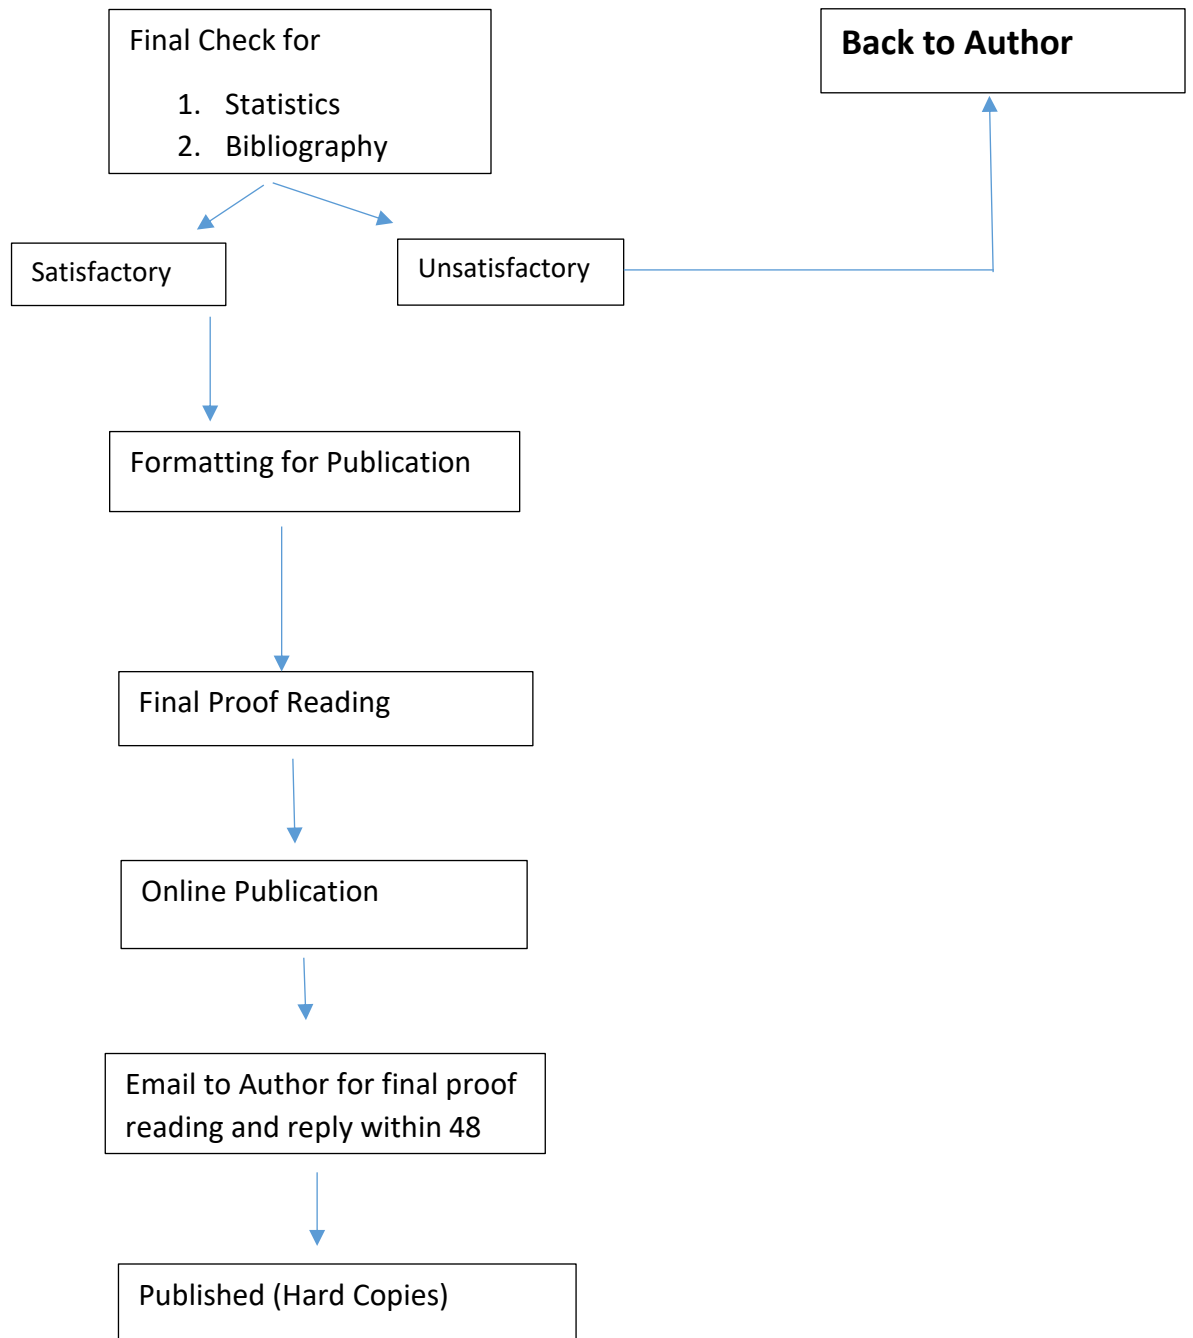

Annals Submission Process

*Plagiarism: Overall similarity index less than 19 % and single source less than 4%

**Formatting: Abstract: Background, objectives, Methods, Results and Conclusion

Main Body of Manuscript: Introduction, Methods, Results, Discussion and conclusion

*** References: Vancouver Style