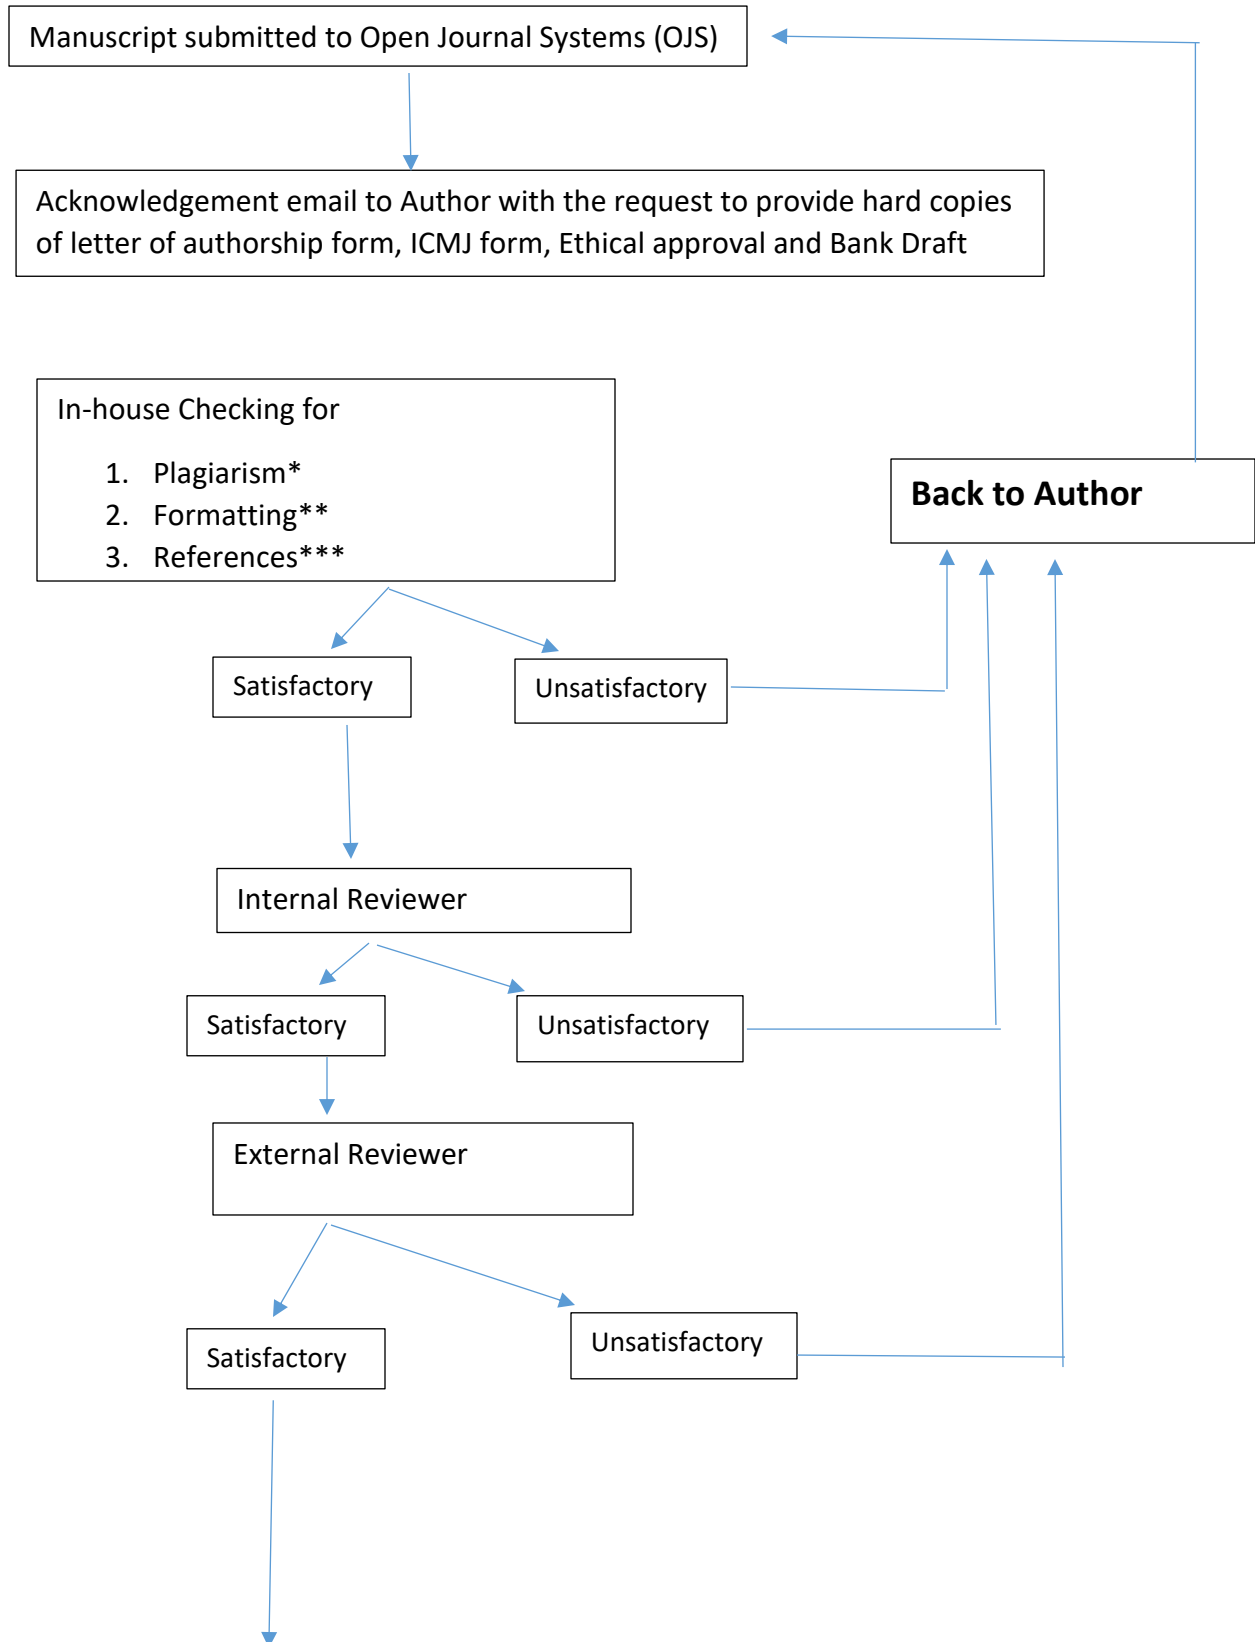

Annals Submission Process

*Plagiarism: Overall similarity index less than 19 % and single source less than 4%

**Formatting: Abstract: Background, objectives, Methods, Results and Conclusion

Main Body of Manuscript: Introduction, Methods, Results, Discussion and conclusion

*** References: Vancouver Style